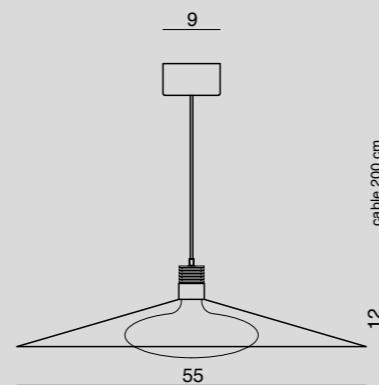

GIG1633.1L
SOSPENSIONE / HANGING LAMP
Glass Ø 36 cm - cable 200 cm
LED 12W DIMM - 350 mA - 2700 or 3000°K

AP1631.1L
APPLIQUE / WALL LAMP
Glass Ø 25 cm - P 9 cm - H 25 cm
1 x LED 9W DIMM - 350 mA - 2700 or 3000°K

APGIG1631.1L
APPLIQUE / WALL LAMP
Glass Ø 36 cm - P 12 cm - H 36 cm
1 x LED 12W DIMM - 350 mA - 2700 or 3000°K

1636.1L
PLAFONIERA / CEILING LAMP
Glass Ø 25 cm - H 9 cm
1 x LED 9W DIMM - 350 mA - 2700 or 3000°K