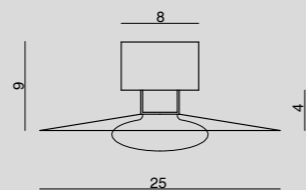

FINITURA METALLICA DISPONIBILE: black carbon, champagne, french gold
METAL STRUCTURE AVAILABLE: black carbon, champagne, french gold

- **CAVO ELETTRICO IN FEP NERO O IN SILICONE TRASPARENTE, a richiesta: marrone o rosso**
BLACK FEP OR TRANSPARENT SILICONE ELECTRIC CABLE on demand: brown or red

- **STRUTTURA SINGOLA (ROSONE) DISPONIBILE IN: black carbon, champagne, french gold**
SINGLE STRUCTURE (CANOPY) AVAILABLE IN: black carbon, champagne, french gold

- **BINARI E PIASTRE DISPONIBILI IN: black carbon, champagne, french gold**
TRACKS AND PLATES AVAILABLE IN: black carbon, champagne, french gold

- **STRUTTURA PORTALAMPADA IN ALLUMINIO**
ALUMINUM LAMP HOLDER

- **COMPATIBILE CON CASAMBI**
COMPATIBLE WITH

- **DRIVER INCLUSO**
DRIVER INCLUDED

- **DIMMERABILE: SÌ (A TAGLIO DI FASE) - SCHEDA LED SOSTITUIBILE DA PROFESSIONISTA**
DIMMABLE: YES (PHASE-CUT DIMMER TRIAC) - LED IS REPLACEABLE BY PROFESSIONAL

LED DISPONIBILI PER LA LINEA HYDRA® / LEDS AVAILABLE FOR HYDRA®:

LED 1 x 9W Dimmer Triac - 27 V - 350 mA - CRI Typ 95 - 1125 Lm - 125 Lm/W - 3 Step MacAdam - **2700°K**
LED 1 x 9W Dimmer Triac - 27 V - 350 mA - CRI Typ 95 - 1125 Lm - 125 Lm/W - 3 Step MacAdam - **3000°K**

LED DISPONIBILI PER LA LINEA HYDRA® GIG / LEDS AVAILABLE FOR HYDRA® GIG:

LED 1 x 12W Dimmer Triac - 36 V - 350 mA - CRI Typ 95 - 1500 Lm - 125 Lm/W - 3 Step MacAdam - **2700°K**
LED 1 x 12W Dimmer Triac - 36 V - 350 mA - CRI Typ 95 - 1500 Lm - 125 Lm/W - 3 Step MacAdam - **3000°K**

LED DISPONIBILI PER LA LINEA HYDRA® XXL / LEDS AVAILABLE FOR HYDRA® XXL:

LED 1 x 15W Dimmer Triac - 45 V - 350 mA - CRI Typ 95 - 1875 Lm - 125 Lm/W - 3 Step MacAdam - **2700°K**
LED 1 x 15W Dimmer Triac - 45 V - 350 mA - CRI Typ 95 - 1875 Lm - 125 Lm/W - 3 Step MacAdam - **3000°K**