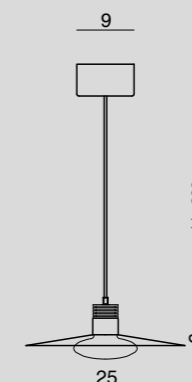

GIG1636.1L
PLAFONIERA / CEILING LAMP
Glass Ø 36 cm - H 12 cm
LED 12W DIMM - 350 mA - 2700 or 3000°K

1633.1L
SOSPENSIONE / HANGING LAMP
Glass Ø 25 cm - cable 200 cm
1 x LED 9W DIMM - 350 mA - 2700 or 3000°K