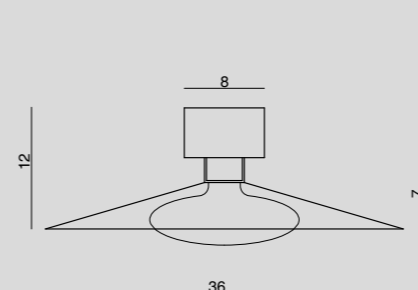

- **BINARI E PIASTRE DISPONIBILI IN: black carbon, champagne, french gold**
TRACKS AND PLATES AVAILABLE IN: black carbon, champagne, french gold

- **STRUTTURA PORTALAMPADA IN ALLUMINIO**
ALUMINUM LAMP HOLDER

- **COMPATIBILE CON CASAMBI**
COMPATIBLE WITH

- **DRIVER INCLUSO**
DRIVER INCLUDED

- **DIMMERABILE: SÌ (A TAGLIO DI FASE) - SCHEDA LED SOSTITUIBILE DA PROFESSIONISTA**
DIMMABLE: YES (PHASE-CUT DIMMER TRIAC) - LED IS REPLACEABLE BY PROFESSIONAL

LED DISPONIBILI PER LA LINEA HYDRA® / LEDS AVAILABLE FOR HYDRA®:

LED 1 x 9W Dimmer Triac - 27 V - 350 mA - CRI Typ 95 - 1125 Lm - 125 Lm/W - 3 Step MacAdam - **2700°K**
LED 1 x 9W Dimmer Triac - 27 V - 350 mA - CRI Typ 95 - 1125 Lm - 125 Lm/W - 3 Step MacAdam - **3000°K**

LED DISPONIBILI PER LA LINEA HYDRA® GIG / LEDS AVAILABLE FOR HYDRA® GIG:

LED 1 x 12W Dimmer Triac - 36 V - 350 mA - CRI Typ 95 - 1500 Lm - 125 Lm/W - 3 Step MacAdam - **2700°K**
LED 1 x 12W Dimmer Triac - 36 V - 350 mA - CRI Typ 95 - 1500 Lm - 125 Lm/W - 3 Step MacAdam - **3000°K**

LED DISPONIBILI PER LA LINEA HYDRA® XXL / LEDS AVAILABLE FOR HYDRA® XXL:

LED 1 x 15W Dimmer Triac - 45 V - 350 mA - CRI Typ 95 - 1875 Lm - 125 Lm/W - 3 Step MacAdam - **2700°K**
LED 1 x 15W Dimmer Triac - 45 V - 350 mA - CRI Typ 95 - 1875 Lm - 125 Lm/W - 3 Step MacAdam - **3000°K**

I LUMEN INDICATI CORRISPONDONO ALL'INTENSITÀ LUMINOSA ALL'ORIGINE DELLA SCHEDA LED
LUMEN INDICATED CORRESPONDS TO THE LUMINOUS INTENSITY AT THE ORIGIN OF THE LED BOARD

CON COMPONENTI UL
WITH UL COMPONENTS

DISPONIBILE CON DALI
AVAILABLE WITH DALI