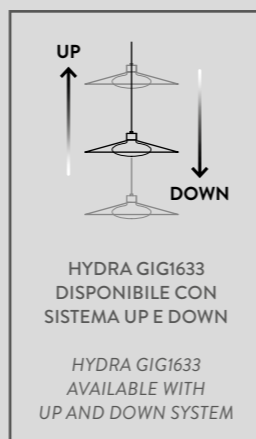

- **BINARI E PIASTRE DISPONIBILI IN: black carbon, champagne, french gold**
TRACKS AND PLATES AVAILABLE IN: black carbon, champagne, french gold

- **STRUTTURA PORTALAMPADA IN ALLUMINIO**
ALUMINUM LAMP HOLDER

- **COMPATIBILE CON CASAMBI**
COMPATIBLE WITH

- **DRIVER INCLUSO**
DRIVER INCLUDED

- **DIMMERABILE: SÌ (A TAGLIO DI FASE) - SCHEDA LED SOSTITUIBILE DA PROFESSIONISTA**
DIMMABLE: YES (PHASE-CUT DIMMER TRIAC) - LED IS REPLACEABLE BY PROFESSIONAL

LED DISPONIBILI PER LA LINEA HYDRA® / LEDS AVAILABLE FOR HYDRA®:

LED 1 x 9W Dimmer Triac - 27 V - 350 mA - CRI Typ 95 - 1125 Lm - 125 Lm/W - 3 Step MacAdam - **2700°K**
LED 1 x 9W Dimmer Triac - 27 V - 350 mA - CRI Typ 95 - 1125 Lm - 125 Lm/W - 3 Step MacAdam - **3000°K**

LED DISPONIBILI PER LA LINEA HYDRA® GIG / LEDS AVAILABLE FOR HYDRA® GIG:

LED 1 x 12W Dimmer Triac - 36 V - 350 mA - CRI Typ 95 - 1500 Lm - 125 Lm/W - 3 Step MacAdam - **2700°K**
LED 1 x 12W Dimmer Triac - 36 V - 350 mA - CRI Typ 95 - 1500 Lm - 125 Lm/W - 3 Step MacAdam - **3000°K**

LED DISPONIBILI PER LA LINEA HYDRA® XXL / LEDS AVAILABLE FOR HYDRA® XXL:

LED 1 x 15W Dimmer Triac - 45 V - 350 mA - CRI Typ 95 - 1875 Lm - 125 Lm/W - 3 Step MacAdam - **2700°K**
LED 1 x 15W Dimmer Triac - 45 V - 350 mA - CRI Typ 95 - 1875 Lm - 125 Lm/W - 3 Step MacAdam - **3000°K**

I LUMEN INDICATI CORRISPONDONO ALL'INTENSITÀ LUMINOSA ALL'ORIGINE DELLA SCHEDA LED
LUMEN INDICATED CORRESPONDS TO THE LUMINOUS INTENSITY AT THE ORIGIN OF THE LED BOARD

CON COMPONENTI UL
WITH UL COMPONENTS

DISPONIBILE CON DALI
AVAILABLE WITH DALI