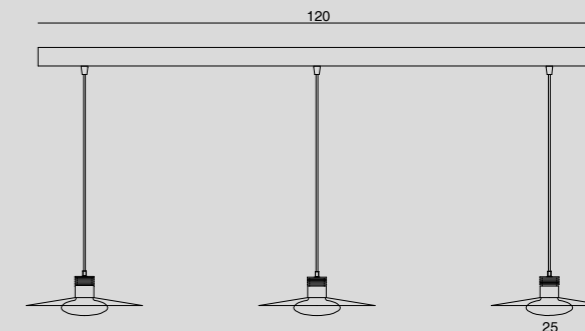

1637.120.3L
BINARIO / CEILING TRACK
Glass 3 x Ø 25 cm - cable 200 cm
3 x LED 9W DIMM - 350 mA - 2700 or 3000°K