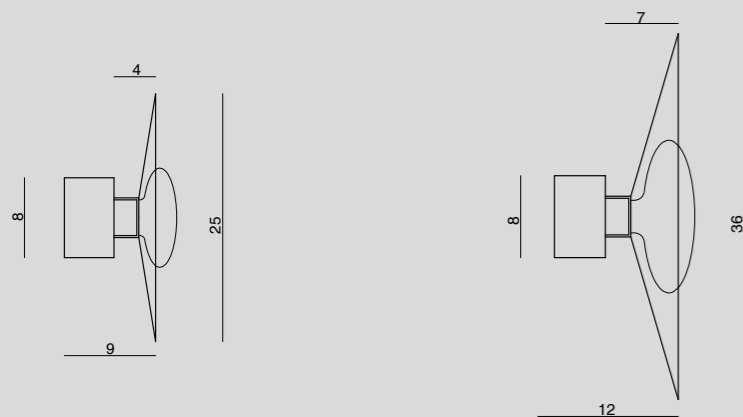

AP1631.1L
APPLIQUE / WALL LAMP
Glass Ø 25 cm - P 9 cm - H 25 cm
1 x LED 9W DIMM - 350 mA - 2700 or 3000°K

APGIG1631.1L
APPLIQUE / WALL LAMP
Glass Ø 36 cm - P 12 cm - H 36 cm
1 x LED 12W DIMM - 350 mA - 2700 or 3000°K

1636.1L
PLAFONIERA / CEILING LAMP
Glass Ø 25 cm - H 9 cm
1 x LED 9W DIMM - 350 mA - 2700 or 3000°K